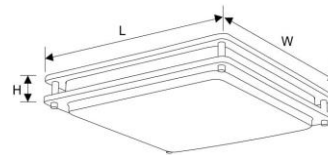

L=16" W=16" H=3.8"

Amax Lighting, Inc.

10268 Santa Fe Springs Road, Santa Fe Springs, CA 90670
Tel: 562-945-5221 Fax: 562-464-1664

www.amaxlighting.com